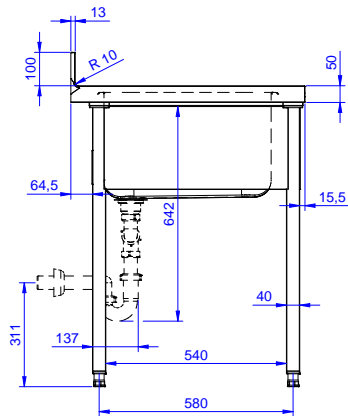

Sink Unit with 2 bowls
600x500mm, 1400mm

Short Form Specification

Item No. _____

Made from 304 AISI stainless steel. The 50mm high worktop in 304 AISI stainless steel, 1mm in thickness, is sound-deadened and has an overflow rim and welded corners. Integral rear upstand, h=100mm, with 8mm radius. All-round apron. Square section legs 40x40mm on 1" height-adjustable feet (+/-20mm)

N. 2 bowls mm600x500x300h with overflow pipe and 2" drain hole.

Construction

- 50 mm worktop in 304 AISI stainless steel, 10/10 in thickness with overflow rim along the top.
- Square section legs and 40 mm height-adjustable feet in 304 AISI stainless steel.
- Sink tops easily slotted onto the legs and taps are easily installed from the rear.
- Delivered in knock-down package.
- Wide range of taps are available to suit every need.
- 100 mm upstand with 10 mm radiused corner and 13 mm deep, designed to be used against a wall.

Optional Accessories

- Lower shelf for 1400mm tables and sinks PNC 855146
- Set of 4 wheels (2 with brake) d. 100mm for tables and sinks (total height on wheels= 993 mm) PNC 855150
- 3-sided underframe for 1400mm tables PNC 855153
- Elbow operated mixer tap with spout 3/4", single hole PNC 855322
- Elbow operated mixer tap with short spout 3/4", single hole PNC 855323
- Foot operated mixer tap (hot and cold) with spout 3/4" PNC 855328
- Single plastic drain syphon 2" for Sinks PNC 895313

APPROVAL: _____

Experience the Excellence
www.electroluxprofessional.com

Front

Side

D = Drain

Top

Key Information:

External dimensions, Width:	1400 mm
132809 (LG1426PN)	
External dimensions, Depth:	700 mm
External dimensions, Height:	1000 mm
Upstand Dimensions, Height:	100 mm
Upstand Dimensions, Depth:	13 mm
Upstand Dimensions, Radius:	R=10
Bowls number	2
Bowl dimensions	600x500xH320
Worktop thickness:	50 mm
Net weight:	46 kg